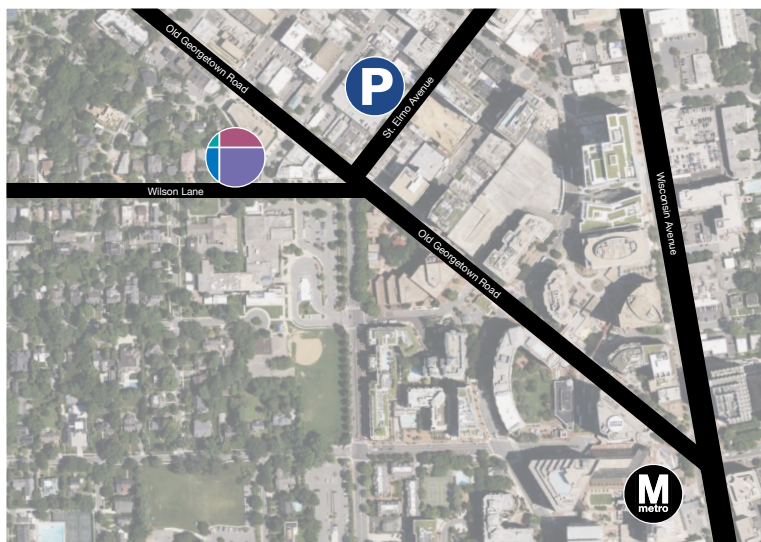

PARKING & METRO

Church In Bethesda

5033 Wilson Lane
Bethesda, MD 20814

Free parking is available here on Sundays, but our lot fills up quickly. Snap the QR code above for directions to the church.

Garage 40

4935 St. Elmo Avenue
Bethesda, MD 20814

Free parking is available here on Sundays. Snap the QR code above for directions to the garage.

Metro

7450 Wisconsin Avenue
Bethesda, MD 20814

Free parking is available here on Sundays, but our lot fills up quickly. Snap the QR code above for directions to the church.